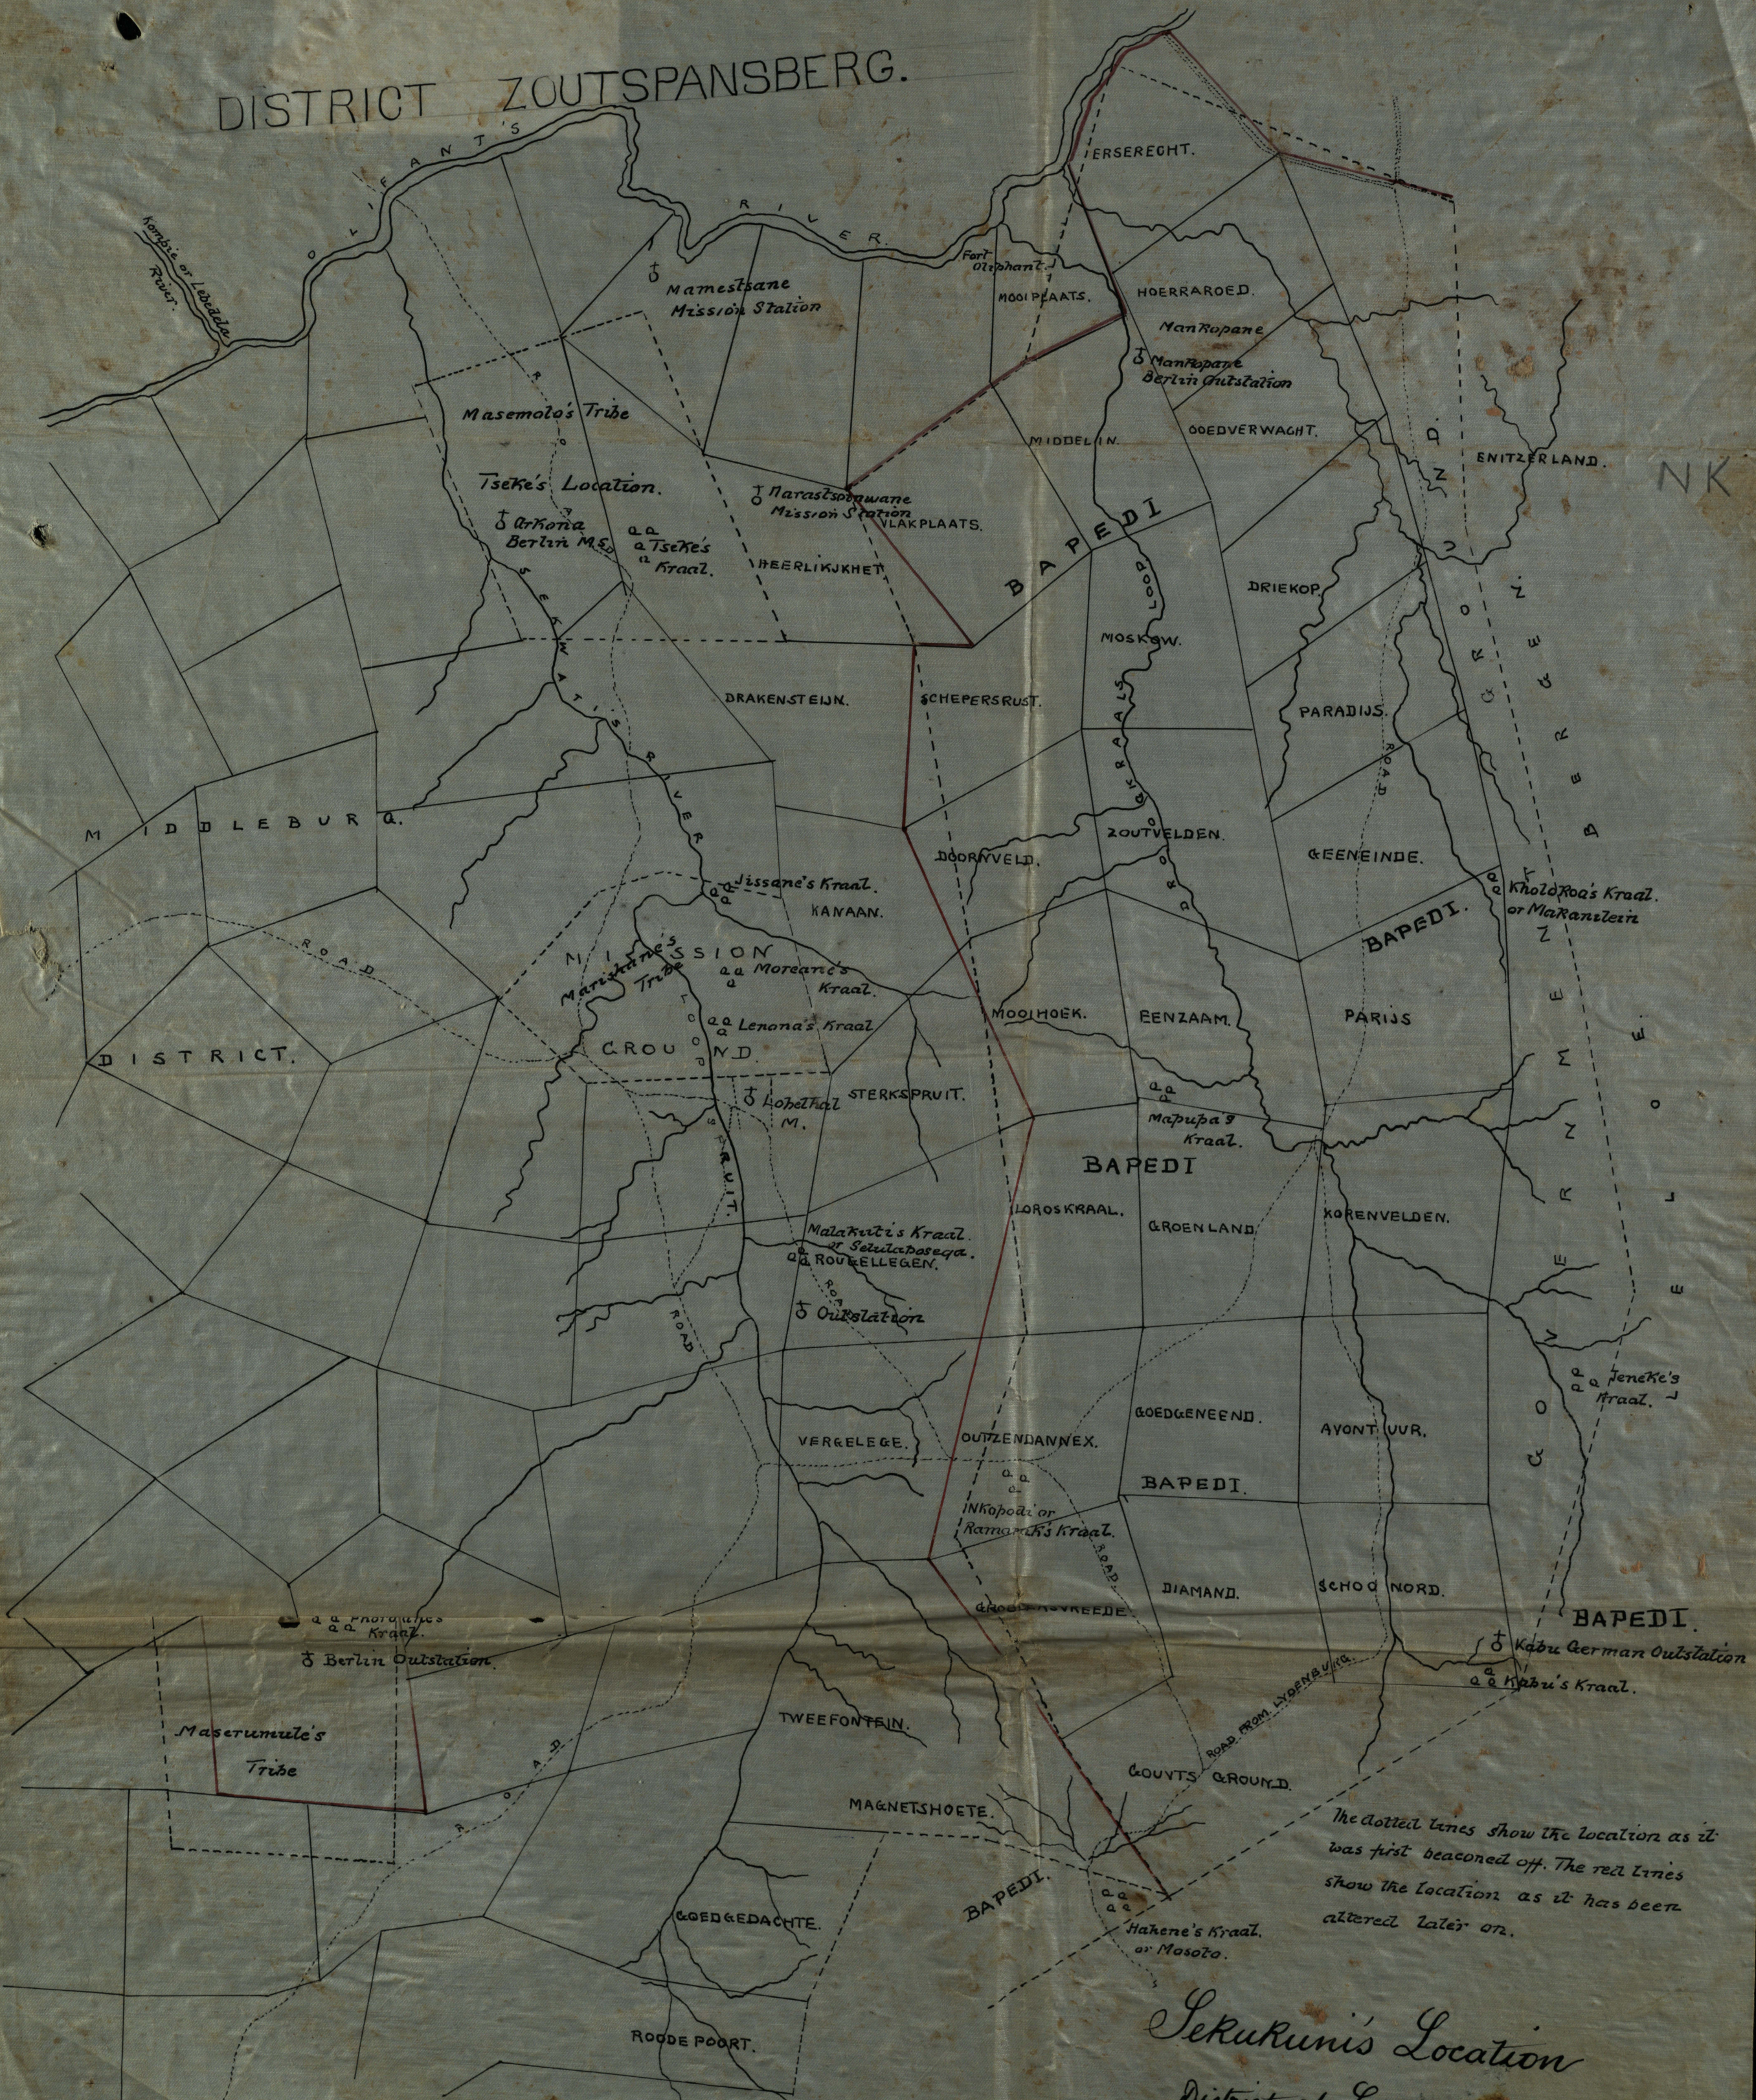

DISTRICT ZOUTSPANSBERG.

The dotted lines show the location as it was first beaconsed off. The red lines show the location as it has been altered later on.

*Sekukuni's Location
District of Lydenburg.*